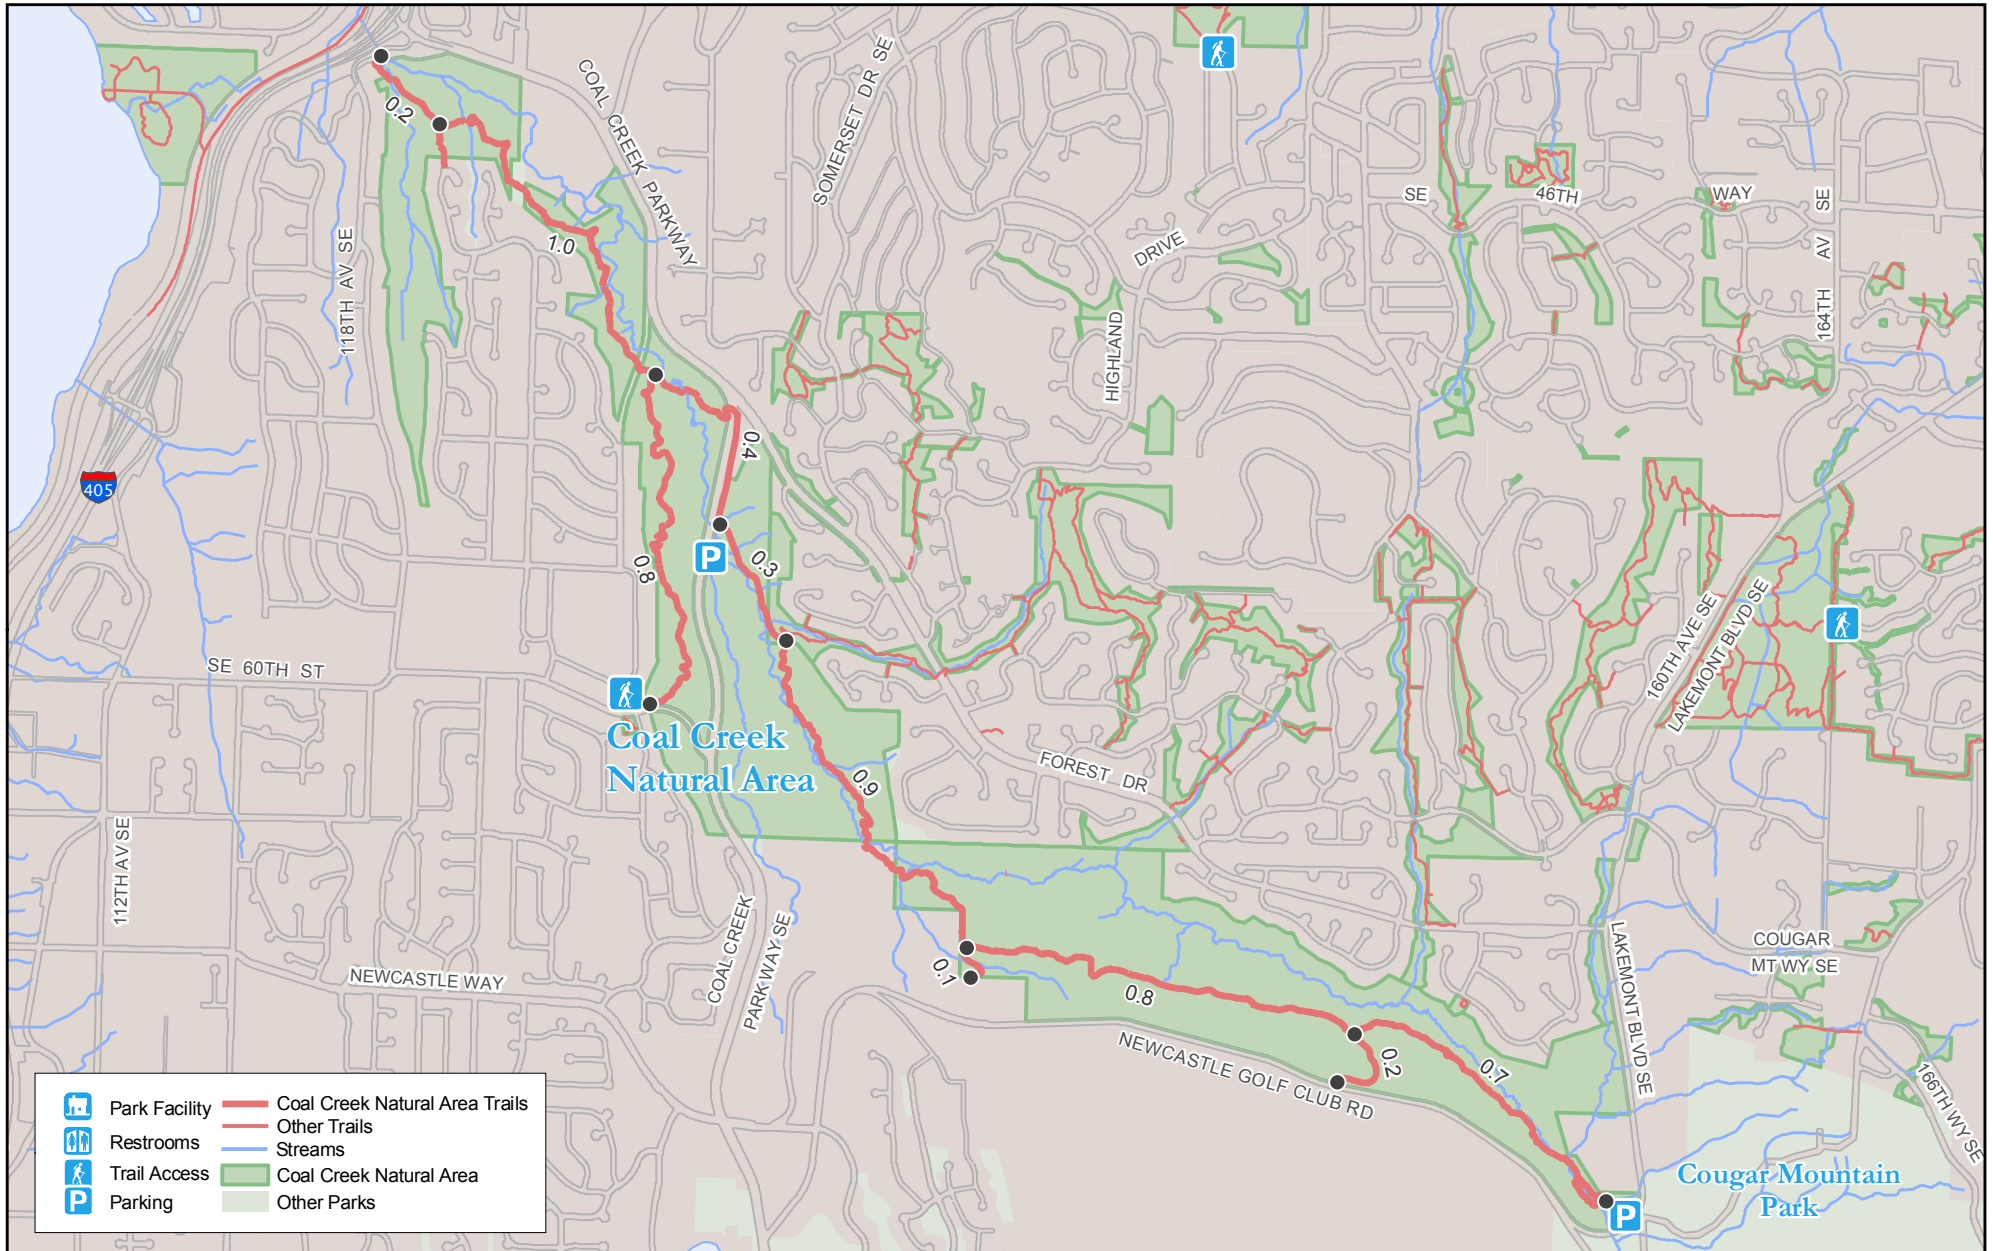

# Coal Creek Natural Area

= 0.4 miles